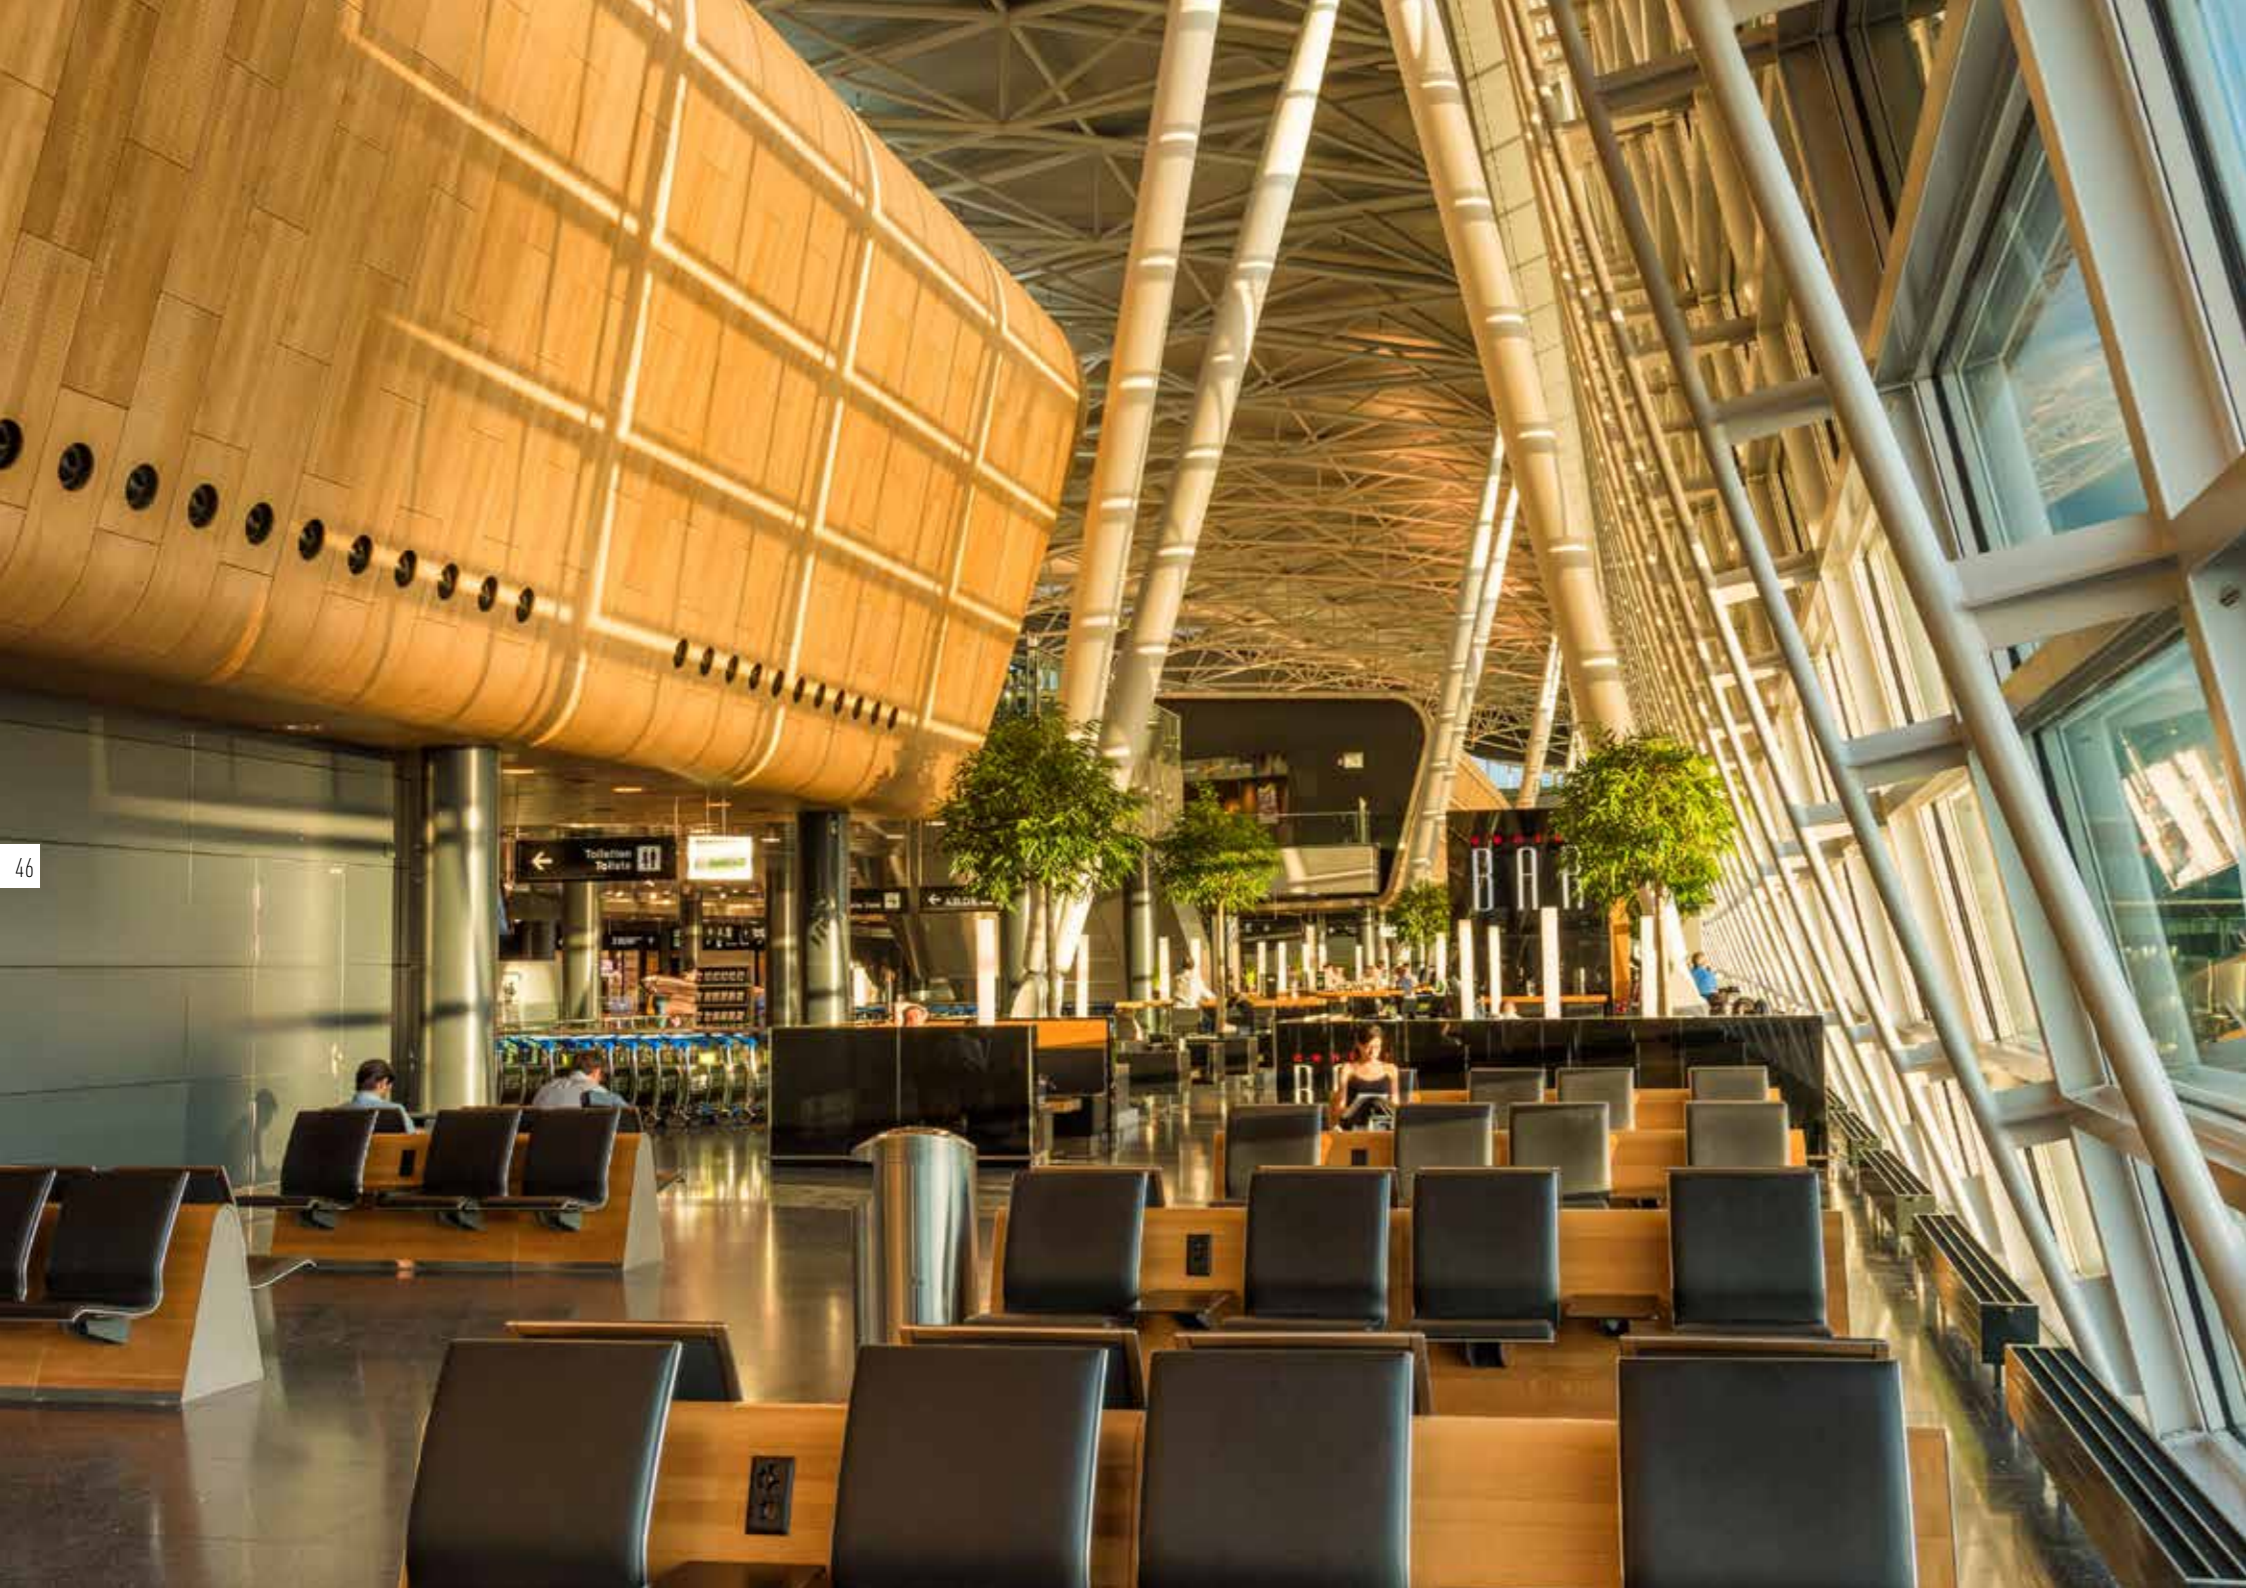

46

TRANSPORT

TRANSPORT - WAGEN - TRASPORTO - CARRO